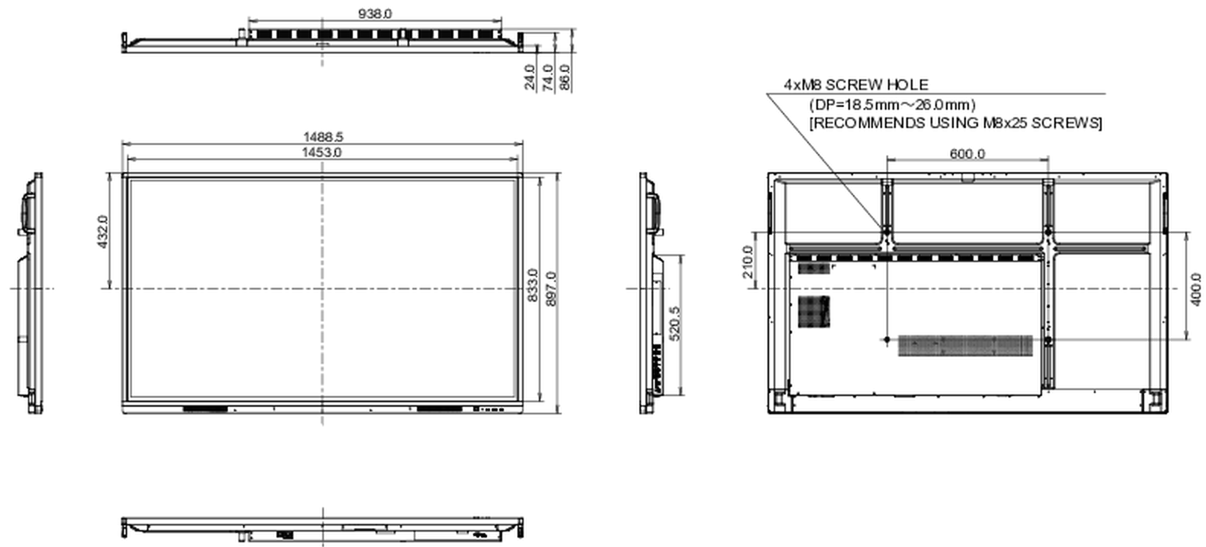

10 DIMENSIONS / WEIGHT

Product dimensions W x H x D	1489 x 897 x 87mm
Box dimensions W x H x D	1697 x 220 x 1005mm
Weight (without box)	38.5kg
Weight (with box)	50kg
EAN code	4948570118830

All trademarks and registered trademarks acknowledged. E & O E. Specification subject to change without notice. All LCD's comply with ISO-9241-307:2008 in connection with pixel defects.